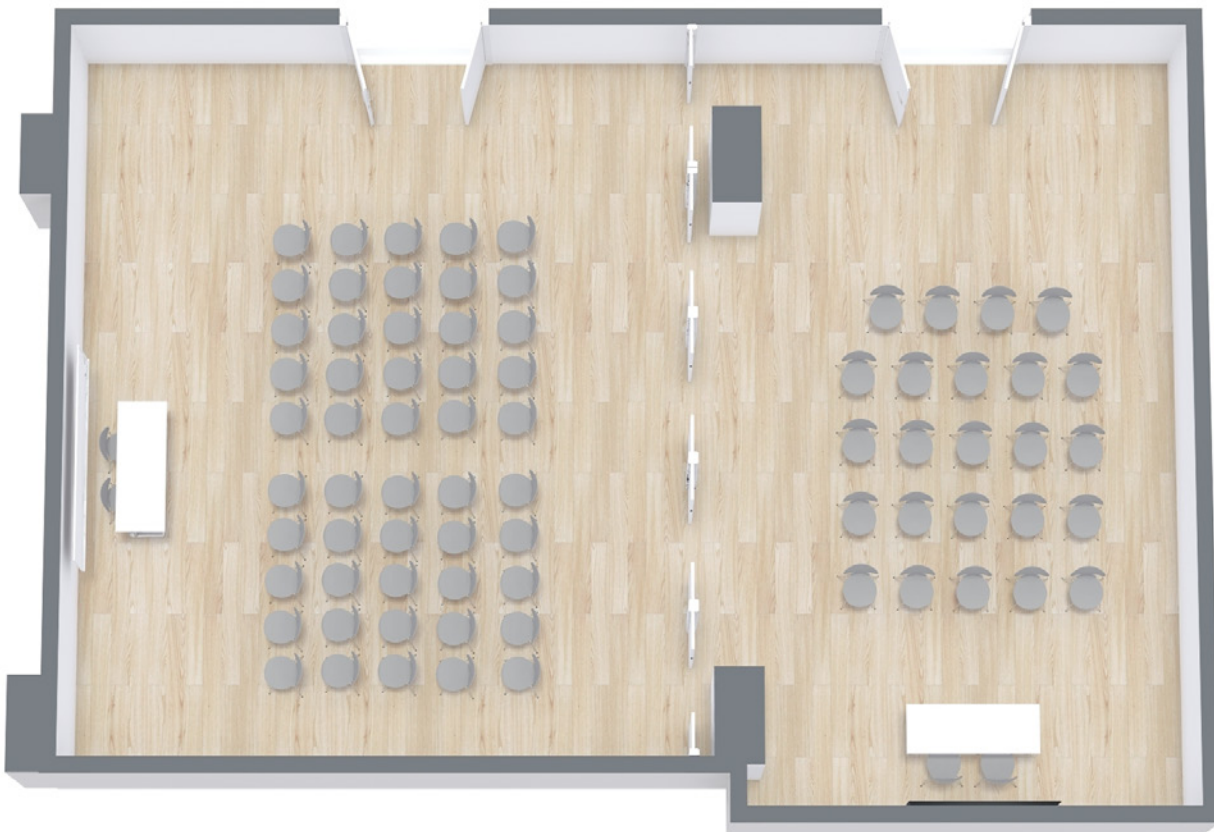

Sunprime C-Lounge

Conference room B50

Conference room A24

Conference room B50

- AREA: 59 m²
- A/C: Yes
- HEATING: Yes
- WINDOWS: Yes
- HEIGHT: 2,5 m
- CAPACITY THEATRE: 50
- CAPACITY U-SEATING: 30
- SLIDING WALLS: Yes
- BLACKOUT CURTAINS: No

Equipment

- INTERNET: Yes
- TELEPHONE: Yes
- WHITEBOARD: Yes
- FLIPCHART: Yes
- OVERHEAD SCREEN: Yes
- SCREEN: Yes
- LOUD SPEAKERS: Yes
- BARCOVISION: Yes

Conference room A24

- AREA: 42 m²
- A/C: Yes
- HEATING: Yes
- WINDOWS: Yes
- HEIGHT: 2,5 m
- CAPACITY THEATRE: 24
- CAPACITY U-SEATING: 14
- SLIDING WALLS: Yes
- BLACKOUT CURTAINS: No

Equipment

- INTERNET: Yes
- TELEPHONE: Yes
- WHITEBOARD: Yes
- FLIPCHART: Yes
- OVERHEAD SCREEN: Yes
- SCREEN: Yes
- LOUD SPEAKERS: Yes
- BARCOVISION: Yes

Conference room B50+A24

- AREA: 102 m²
- A/C: Yes
- HEATING: Yes
- WINDOWS: Yes
- HEIGHT: 2,5 m
- CAPACITY THEATRE: 74
- CAPACITY U-SEATING: 40
- SLIDING WALLS: Yes
- BLACKOUT CURTAINS: No