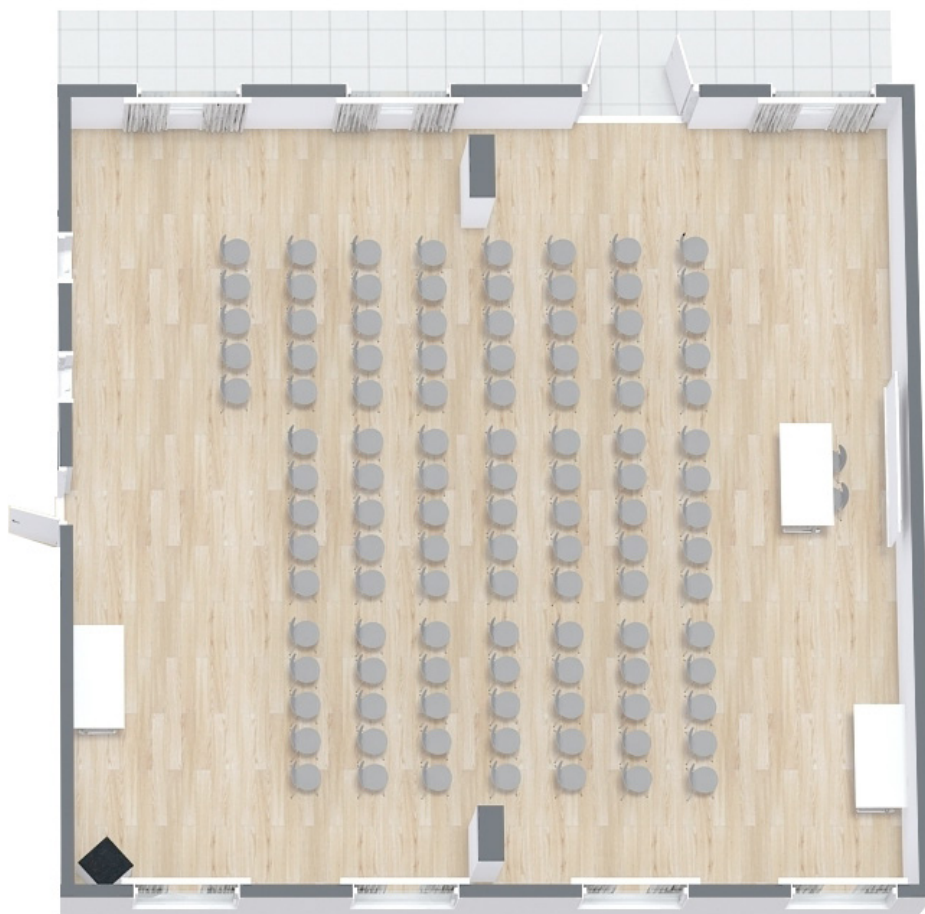

Sunprime
Atlantic View

Conference room A110

AREA: 121 m²
A/C: Yes
HEATING: No
WINDOWS: Yes
HEIGHT: 3 m
CAPACITY CLASSROOM: 55
CAPACITY THEATRE: 110
CAPACITY U-SEATING: 25
SLIDING WALLS: No
BLACKOUT CURTAINS: Yes

Equipment

INTERNET: Yes
TELEPHONE: No
WHITEBOARD: No
FLIPCHART: Yes
PROJECTOR: Yes
SCREEN: Yes
LOUD SPEAKERS: On request